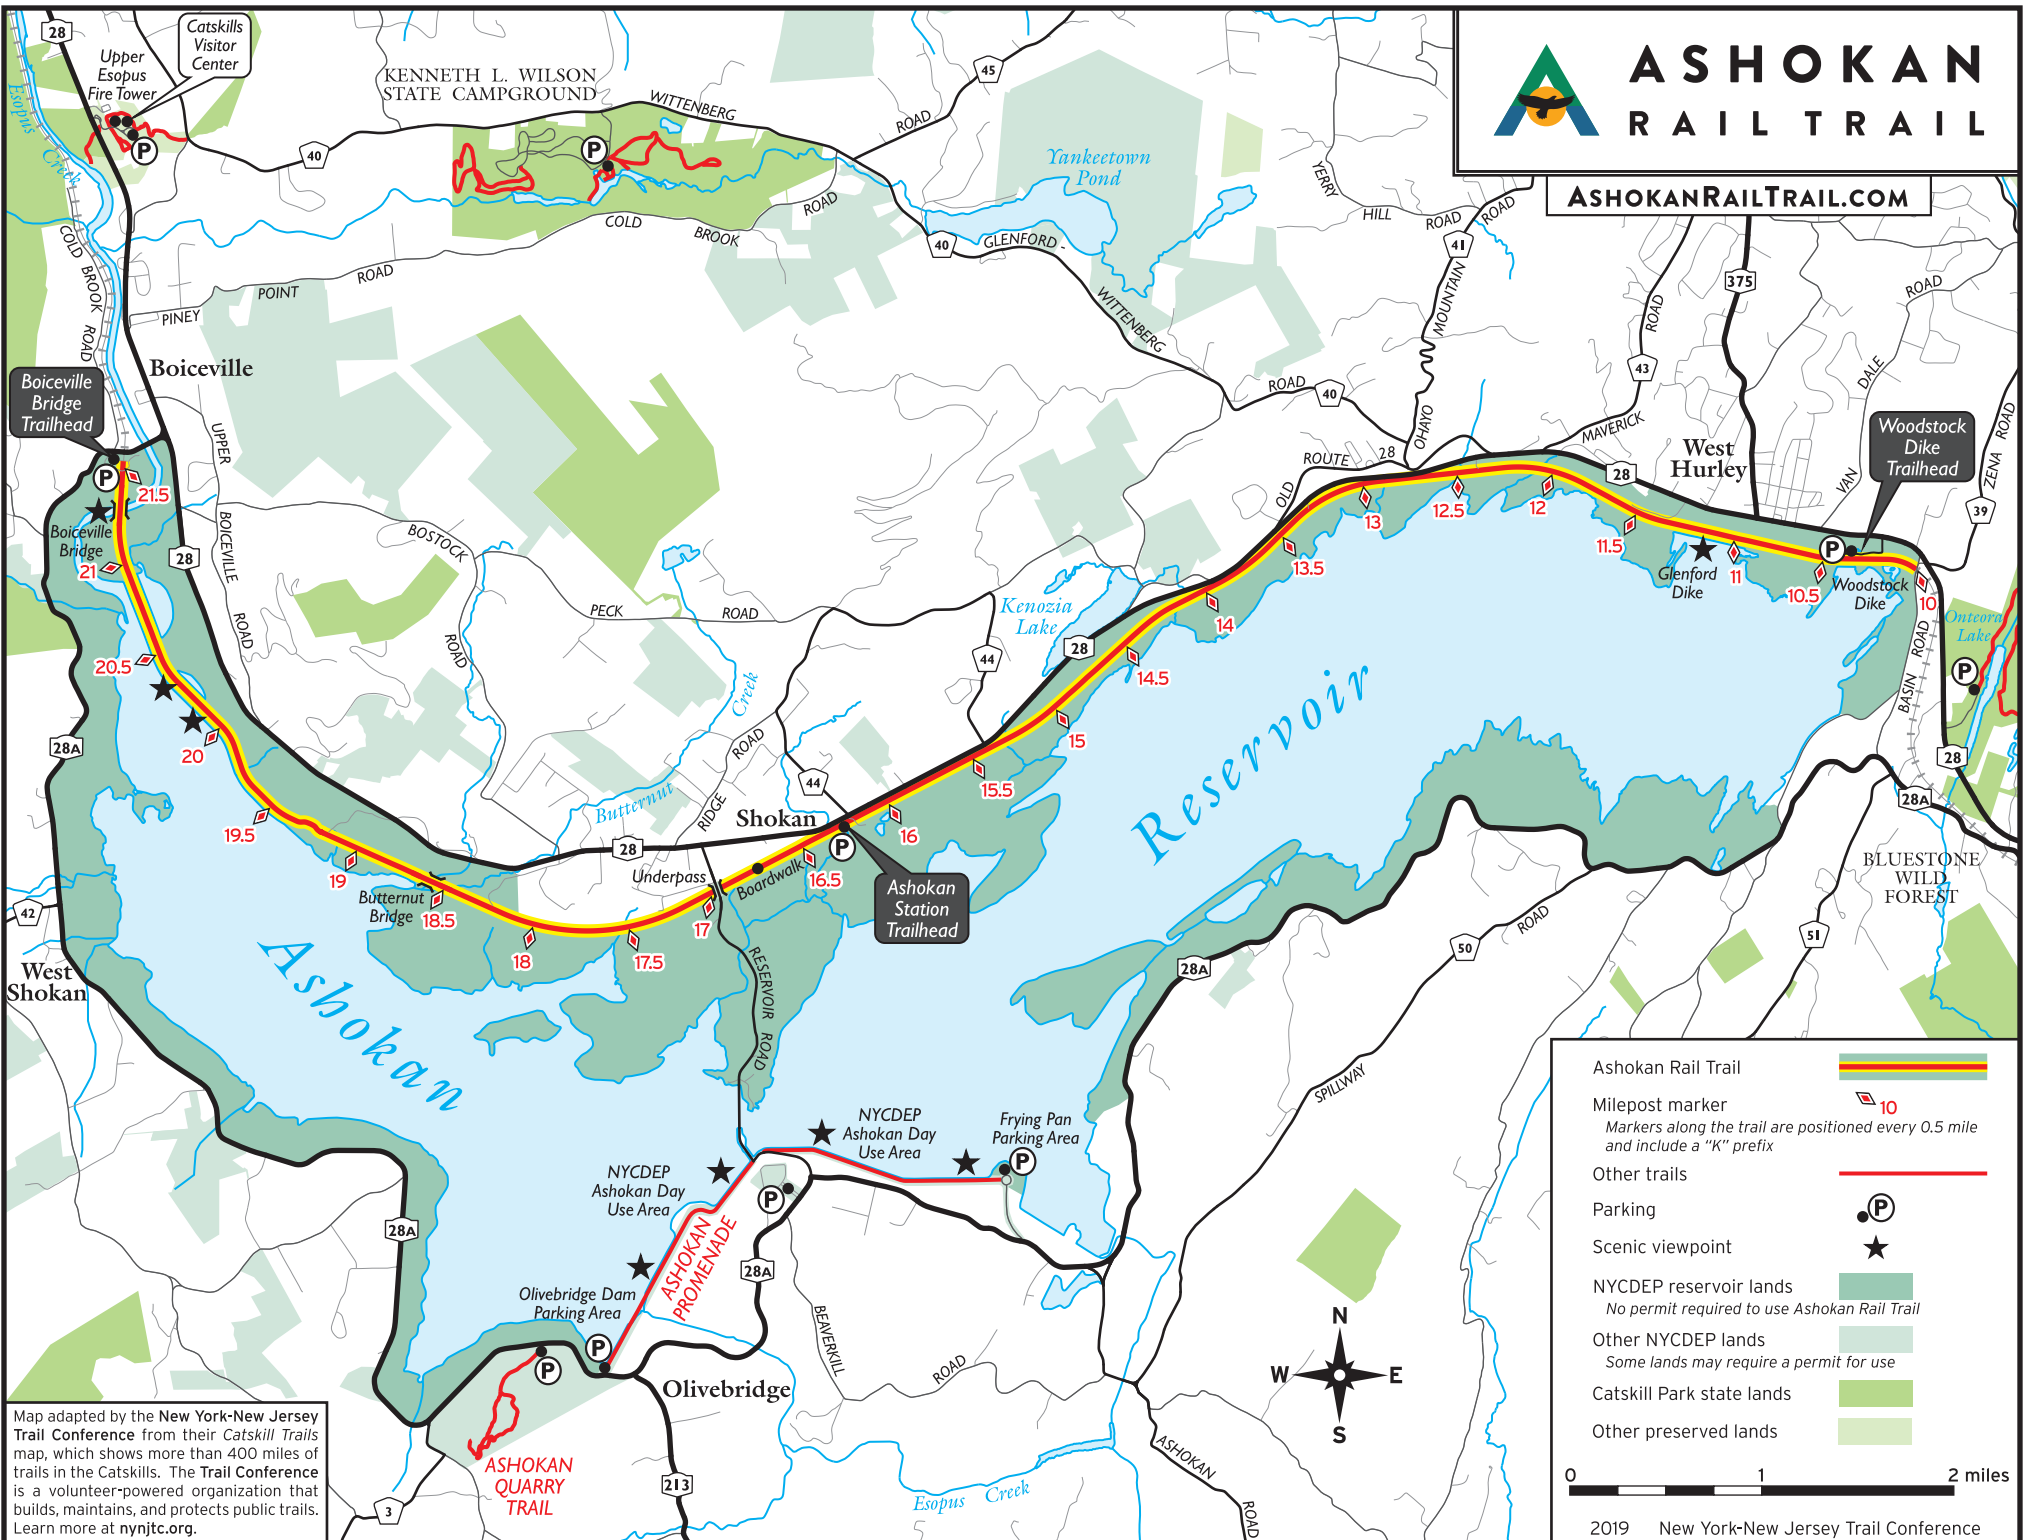

# ASHOKAN RAIL TRAIL

ASHOKANRAILTRAIL.COM

Map adapted by the New York-New Jersey Trail Conference from their Catskill Trails map, which shows more than 400 miles of trails in the Catskills. The Trail Conference is a volunteer-powered organization that builds, maintains, and protects public trails. Learn more at [nynjtc.org](http://nynjtc.org).

- Ashokan Rail Trail
- Milepost marker 10  
Markers along the trail are positioned every 0.5 mile and include a "K" prefix
- Other trails
- Parking
- Scenic viewpoint
- NYCDEP reservoir lands   
No permit required to use Ashokan Rail Trail
- Other NYCDEP lands   
Some lands may require a permit for use
- Catskill Park state lands
- Other preserved lands

0 1 2 miles